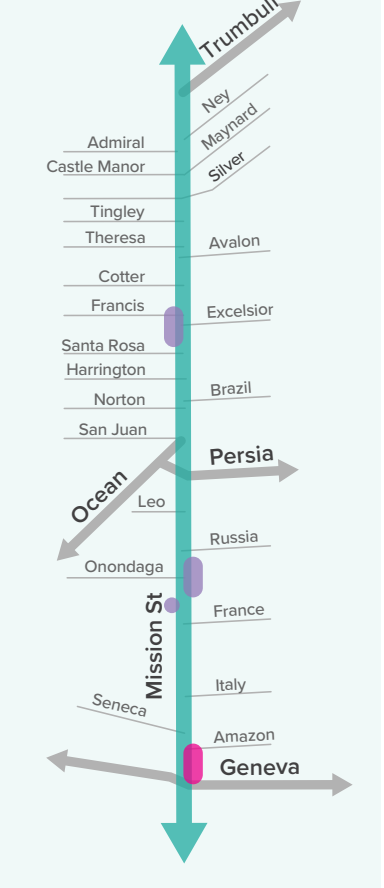

LOCATIONS

PROJECT PARTNERS:

groundplaysf.org

youthartexchange.org

ybca.org

eagsf.org

bgca.org